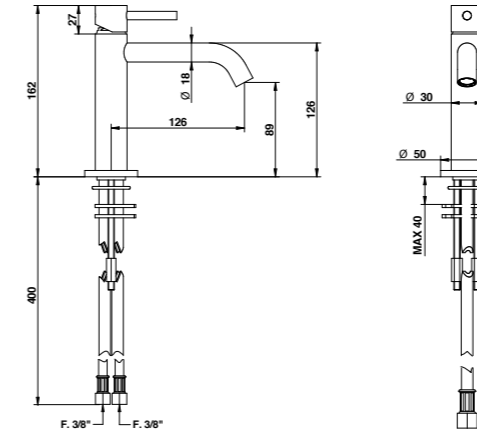

71525

Deviatore incasso 2 uscite (1 entrata - 2 uscite) in acciaio spazzolato 316.

316 brushed stainless steel 2 way (1 in - 2 out) diverter.

ARTICOLO COMPLETO / COMPLETE ITEM

71525AS00 AS

PARTE INCASSO
BUILT-IN PART

PARTE ESTERNA DA ABBINARE
EXTERNAL MATCHING PART

FINITURE / FINISHES

09696AS00 71525ASEU AS

ACCESSORI / ACCESSORIES

00092ASPR

RICAMBI / SPARE PARTS

9821

70544

Termostatico incasso coassiale in acciaio spazzolato 316.

316 brushed stainless steel built-in coaxial 1/2" thermostatic mixer.

ARTICOLO COMPLETO / COMPLETE ITEM

70544AS00 AS

PARTE INCASSO
BUILT-IN PART

PARTE ESTERNA DA ABBINARE
EXTERNAL MATCHING PART

FINITURE / FINISHES

09697AS00 70544ASEU AS

09697NE00 70544NEEU NE

ACCESSORI / ACCESSORIES

00094ASPR

00094NEPR

RICAMBI / SPARE PARTS

9875

FINITURE E COLORI / FINISHES AND COLOURS

73521

Miscelatore lavabo in acciaio spazzolato 316 con cartuccia tradizionale.

316 brushed stainless steel basin mixer with traditional cartridge.

ARTICOLO COMPLETO / COMPLETE ITEM

73521AS00 AS

73521NE00 NE

Abbinabile a / To match with:
Sifone / Siphon - 70067AS00

Piletta clic-clac acciaio / Stainless steel clic-clac waste - 70071AS00

RICAMBI / SPARE PARTS

9870

9392

73532

Miscelatore lavabo alto con bocca lunga in acciaio spazzolato 316 e cartuccia tradizionale.

316 brushed stainless steel high basin mixer with long spout and traditional cartridge.

ARTICOLO COMPLETO / COMPLETE ITEM

73532AS00 AS

73532NE00 NE

Abbinabile a / To match with:
Sifone / Siphon - 70067AS00

Piletta clic-clac acciaio / Stainless steel clic-clac waste - 70071AS00

RICAMBI / SPARE PARTS

9870

9392

ACCESSORI E RICAMBI / ACCESSORIES AND SPARE PARTS

PROLUNGA
MIXER EXTENSION

CARTUCCIA E VITONE
CARTRIDGE AND MECHANISM

AERATORE
AERATOR

FLESSIBILE
FLEXIBLE

DOCCETTA
HANDSHOWER