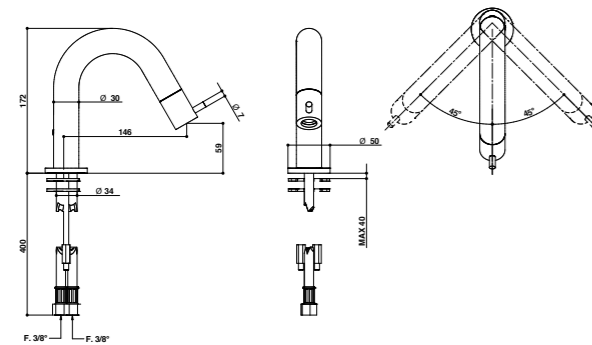

ARTICOLO COMPLETO / COMPLETE ITEM

70522AS0M	AS
70522NE0M	NE

Abbinabile a / To match with:
Sifone / Siphon - **70067AS00**
Piletta clic-clac acciaio / Stainless steel clic-clac waste - **70071AS00**

RICAMBI / SPARE PARTS

9880	9390

FINITURE E COLORI / FINISHES AND COLOURS

70502

Miscelatore 2 fori in acciaio spazzolato 316 e cartuccia progressiva.

316 brushed stainless steel 2 holes basin mixer with progressive cartridge.