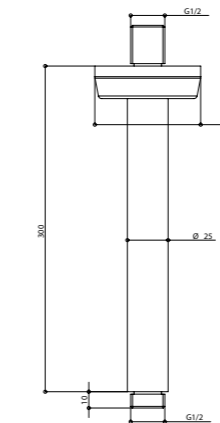

70804 INOX

Braccio doccia a soffitto da 300 mm in acciaio spazzolato 316.

316 brushed stainless steel mms. 300 ceiling shower arm.