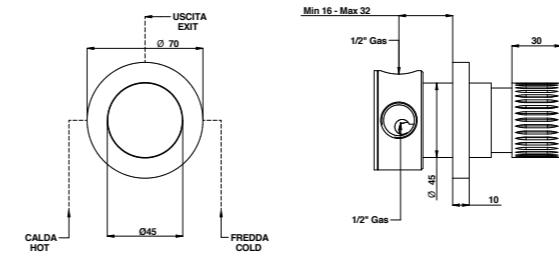

ACCESSORI / ACCESSORIES

00096ASPR

RICAMBI / SPARE PARTS

9896

FINITURE E COLORI / FINISHES AND COLOURS

AS

NE

ACCESSORI E RICAMBI / ACCESSORIES AND SPARE PARTS

PROLUNGA
MIXER EXTENSION

CARTUCCIA E VITONE
CARTRIDGE AND MECHANISM

AERATORE
AERATOR

FLESSIBILE
FLEXIBLE

DOCCETTA
HANDSHOWER

DEVIATORE
DIVERTER