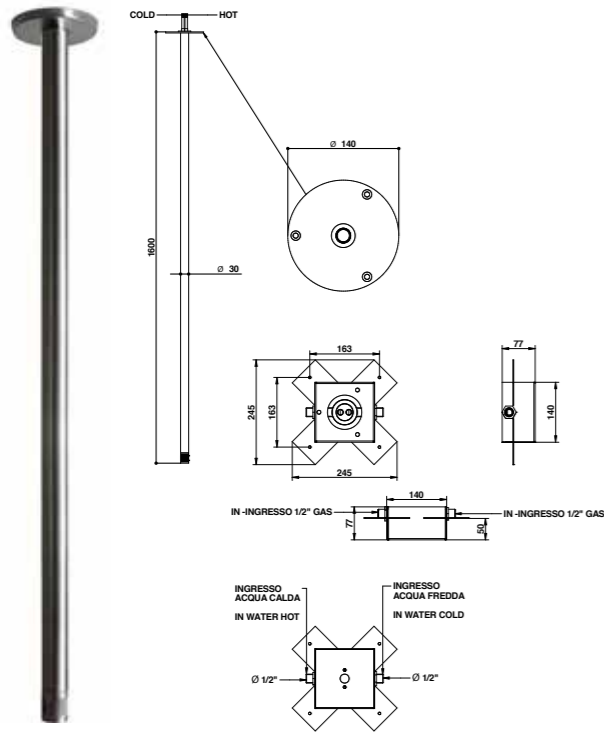

70977/M INOX

Bocca a soffitto in acciaio spazzolato 316 con miscelatore progressivo incluso nella bocca.

316 brushed stainless steel ceiling spout with progressive mixer placed in the spout.