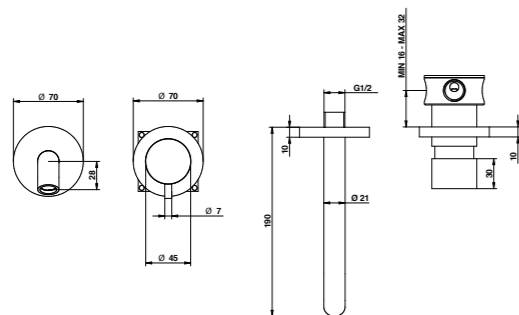

316 brushed stainless steel built-in basin mixer with 190 mms. spout and traditional cartridge.

ARTICOLO COMPLETO / COMPLETE ITEM

73539ASOS	AS
-----------	----

PARTE INCASSO BUILT-IN PART	PARTE ESTERNA DA ABBINARE EXTERNAL MATCHING PART
--------------------------------	---