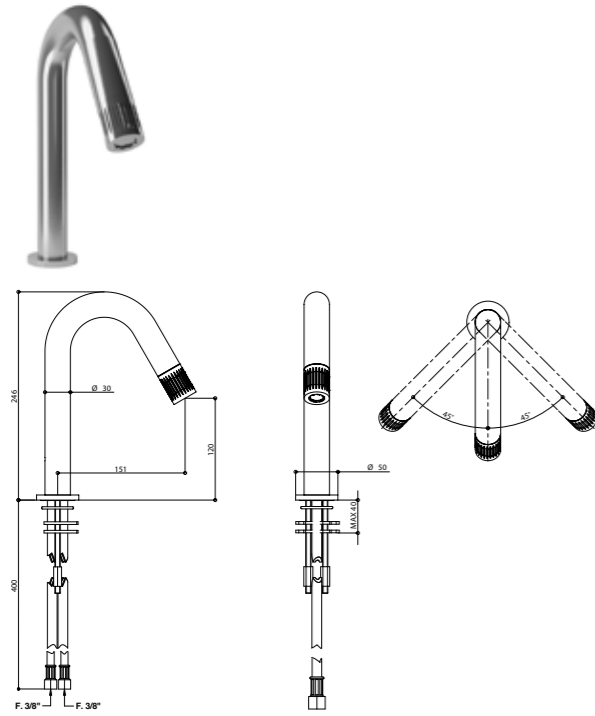

70521

Miscelatore lavabo girevole in acciaio spazzolato 316 e cartuccia progressiva inclusa nella bocca.

316 brushed stainless steel swivel basin mixer with progressive cartridge placed in the spout.