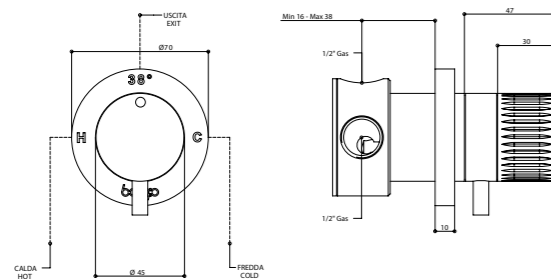

ARTICOLO COMPLETO / COMPLETE ITEM

70544AS00 AS

PARTE INCASSO
BUILT-IN PART

PARTE ESTERNA DA ABBINARE
EXTERNAL MATCHING PART

FINITURE / FINISHES

09697AS00 70544ASEU AS

09697NE00 70544NEEU NE

ACCESSORI / ACCESSORIES

00094ASPR

00094NEPR

RICAMBI / SPARE PARTS

9875

FINITURE E COLORI / FINISHES AND COLOURS

73521

Miscelatore lavabo in acciaio spazzolato 316 con cartuccia tradizionale.

316 brushed stainless steel basin mixer with traditional cartridge.