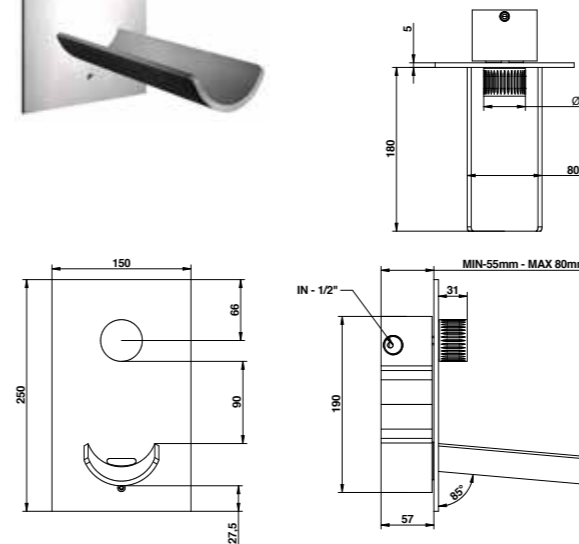

76539/18 INOX 316

Miscelatore lavabo a parete con bocca 180 mm e piastra in acciaio spazzolato 316 e cartuccia progressiva.

316 brushed stainless steel wall basin mixer with 180 mms. spout and plate, progressive cartridge