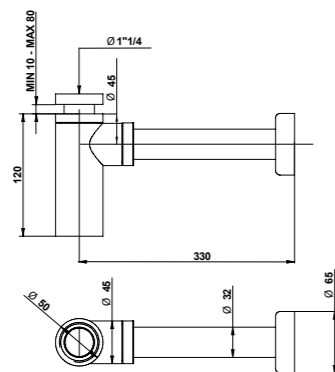

ARTICOLO COMPLETO / COMPLETE ITEM

70071AS00 AS

70071NE00 NE

70067

Sifone 1.1/4" in acciaio spazzolato 316.

316 brushed stainless steel 1.1/4" siphon.