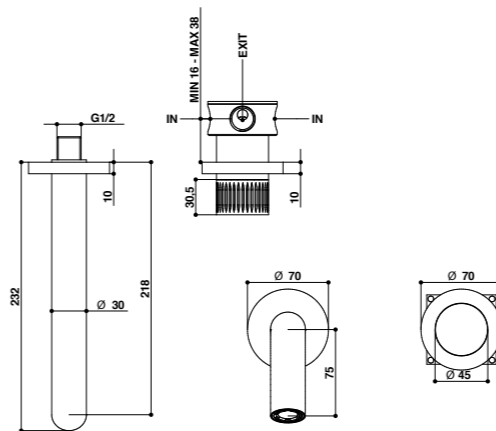

ARTICOLO COMPLETO / COMPLETE ITEM

70539AS00	AS
PARTE INCASSO BUILT-IN PART	PARTE ESTERNA DA ABBINARE EXTERNAL MATCHING PART
FINITURE / FINISHES	
09695AS00	70539ASEU AS
09693NE00	70539NEEU NE

Abbinabile a / To match with:
Sifone / Siphon - **70067AS00**
Piletta clic-clac acciaio / Stainless steel clic-clac waste - **70071AS00**

ACCESSORI / ACCESSORIES

00099ASPR	00099NEPR

RICAMBI / SPARE PARTS

9822	9391

70539/OS BOCCA SMALL Ø21 / SMALL SPOUT Ø21

Miscelatore lavabo incasso con bocca da 190 mm. in acciaio spazzolato 316 e cartuccia tradizionale.

316 brushed stainless steel built-in basin mixer with 190 mms. spout and traditional cartridge.