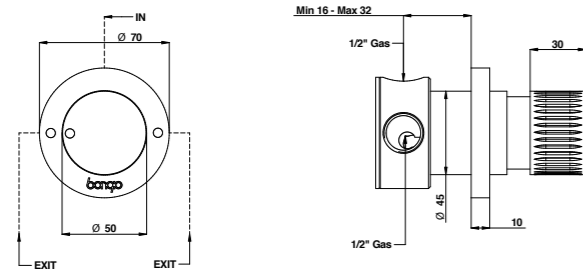

71525

Deviatore incasso 2 uscite (1 entrata - 2 uscite) in acciaio spazzolato 316.

316 brushed stainless steel 2 way (1 in - 2 out) diverter.

ARTICOLO COMPLETO / COMPLETE ITEM

71525AS00 AS

PARTE INCASSO
BUILT-IN PART

PARTE ESTERNA DA ABBINARE
EXTERNAL MATCHING PART

FINITURE / FINISHES

09696AS00 71525ASEU AS

ACCESSORI / ACCESSORIES

00092ASPR

RICAMBI / SPARE PARTS

9821

70544

Termostatico incasso coassiale in acciaio spazzolato 316.

316 brushed stainless steel built-in coaxial 1/2" thermostatic mixer.