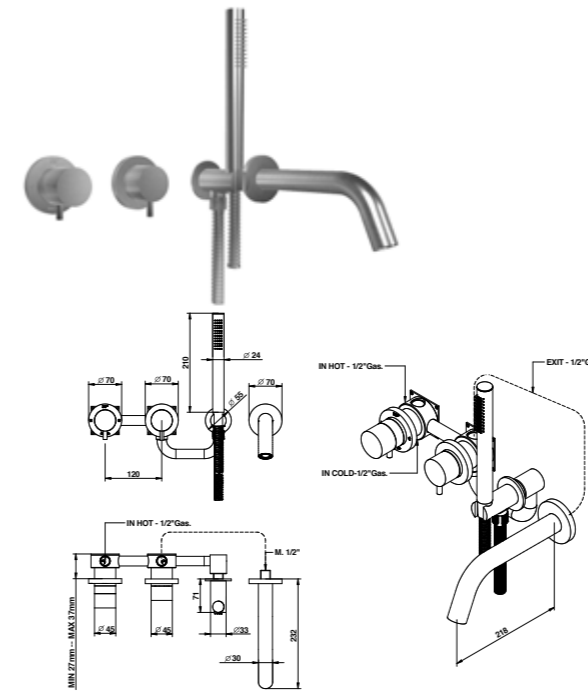

316 brushed stainless steel built-in shower mixer with connections, thermostatic mixer, 2 exit diverter, duplex shower set and separated spout.

**ARTICOLO COMPLETO / COMPLETE ITEM**

<b>73550ASAD</b>	AS	
<b>PARTE INCASSO BUILT-IN PART</b>	<b>PARTE ESTERNA DA ABBINARE EXTERNAL MATCHING PART</b>	
<b>FINITURE / FINISHES</b>		
<b>09687ASOC</b>	<b>73550ASADEU</b>	AS
<b>09687NEOC</b>	<b>73550NEADEU</b>	NE