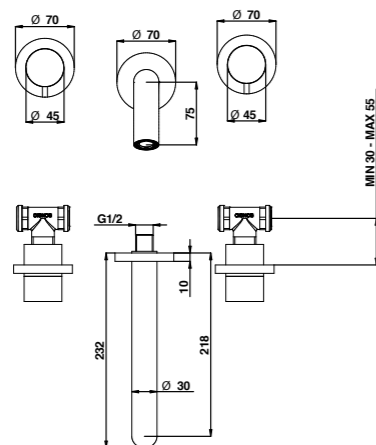

73540

Gruppo lavabo a parete con bocca da 232 mm in acciaio spazzolato 316.

316 brushed stainless steel wall basin mixer with 232 mms. spout.