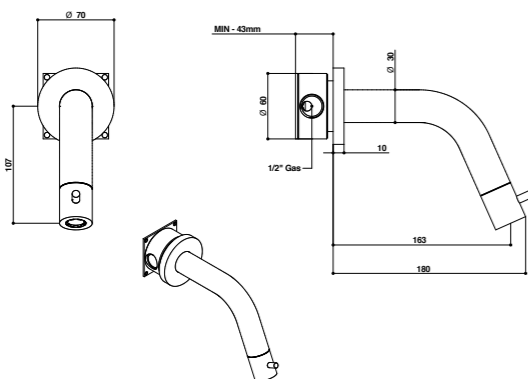

ARTICOLO COMPLETO / COMPLETE ITEM

70538AS0MS	AS
PARTE INCASSO BUILT-IN PART	PARTE ESTERNA DA ABBINARE EXTERNAL MATCHING PART
FINITURE / FINISHES	
09695AS00	70538AS0MSEU AS
	70538NE0MSEU NE

Abbinabile a / To match with:
Sifone / Siphon - **70067AS00**
Piletta clic-clac acciaio / Stainless steel clic-clac waste - **70071AS00**

RICAMBI / SPARE PARTS

9880	9391

FINITURE E COLORI / FINISHES AND COLOURS

70539

Miscelatore lavabo incasso con bocca da 220 mm. in acciaio spazzolato 316 e cartuccia progressiva nel comando remoto.

wall basin mixer with 220 mms. spout and remote control with progressive cartridge.