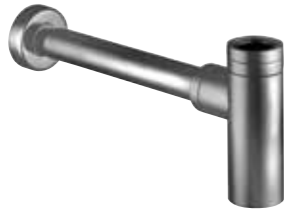

ARTICOLO COMPLETO / COMPLETE ITEM

70071AS00 AS

70071NE00 NE

70067

Sifone 1.1/4" in acciaio spazzolato 316.

316 brushed stainless steel 1.1/4" siphon.