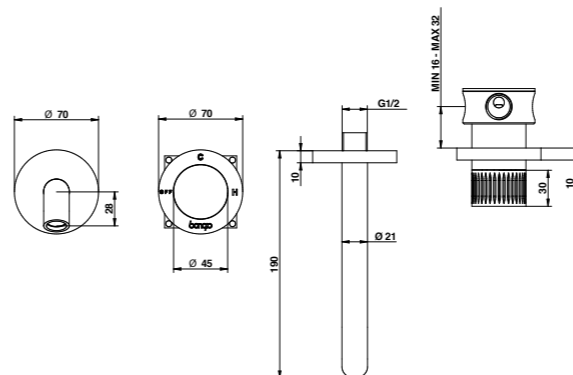

316 brushed stainless steel built-in basin mixer with 190 mms. spout and traditional cartridge.

ARTICOLO COMPLETO / COMPLETE ITEM

<b>70539AS0S</b>	AS
PARTE INCASSO BUILT-IN PART	PARTE ESTERNA DA ABBINARE EXTERNAL MATCHING PART
<b>FINITURE / FINISHES</b>	
<b>09693AS00</b>	<b>70539AS0SEU</b> AS
<b>09693NE00</b>	<b>70539NE0SEU</b> NE