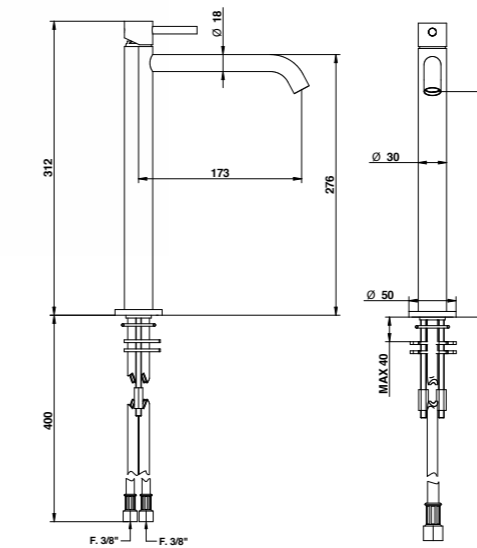

ARTICOLO COMPLETO / COMPLETE ITEM

73521AS00 AS

73521NE00 NE

Abbinabile a / To match with:
Sifone / Siphon - 70067AS00

Piletta clic-clac acciaio / Stainless steel clic-clac waste - 70071AS00

RICAMBI / SPARE PARTS

9870

9392

73532

Miscelatore lavabo alto con bocca lunga in acciaio spazzolato 316 e cartuccia tradizionale.

316 brushed stainless steel high basin mixer with long spout and traditional cartridge.