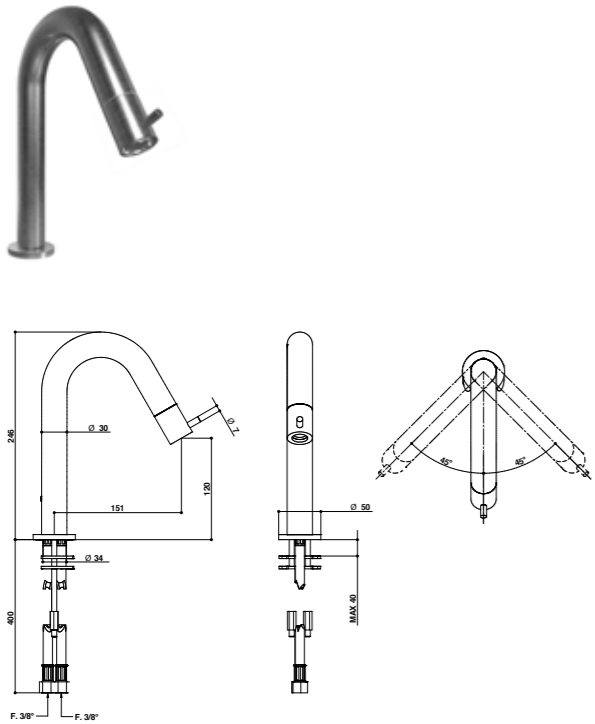

70521/OM

Miscelatore lavabo girevole in acciaio spazzolato 316 e cartuccia progressiva inclusa nella bocca.

316 brushed stainless steel swivel basin mixer with progressive cartridge placed in the spout.