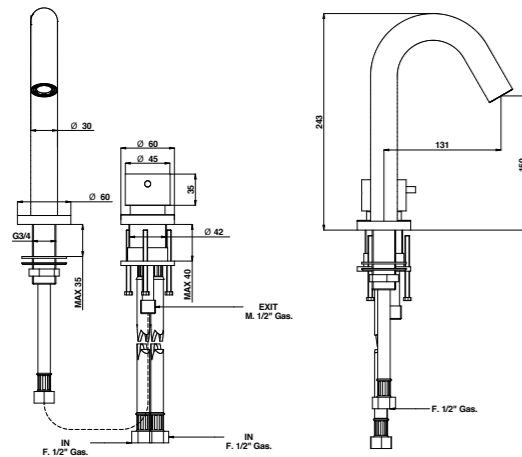

ARTICOLO COMPLETO / COMPLETE ITEM

73502AS00 AS

73502NE00 NE

Abbinabile a / To match with:
Sifone / Siphon - **70067AS00**
Piletta clic-clac acciaio / Stainless steel clic-clac waste - **70071AS00**

RICAMBI / SPARE PARTS

FINITURE E COLORI / FINISHES AND COLOURS

73501

Gruppo lavabo bordo piano 3 fori in acciaio spazzolato 316.

316 brushed stainless steel 3 holes basin mixer.